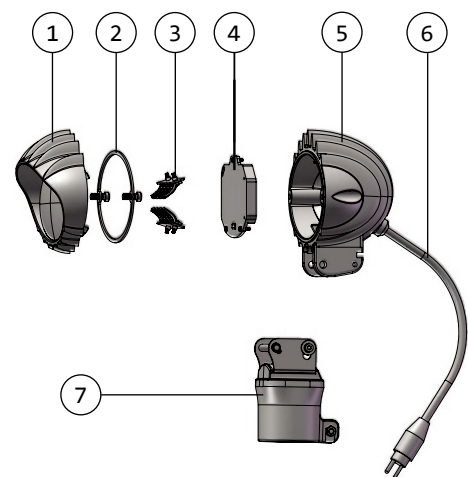

'Feel
your Airport'

Primary Cable is the Backbone

GE-REN

Elevated Runway End Light

Standard compliance

ICAO

Aerodrome Design Manual
Annex 14, Volume 1

EASA

AC150/5345-46, EB67

Use

Elevated Runway End Light

Description

Low consumption dimmable LED light (EB67).

Compatible with existing AGL infrastructures (6.6A IEC/FAA CCRs, thyristor or IGBT).

Transformerless architecture with low inrush current and high power factor.

Drawing

Chromaticity

Photometry

Red

Components and spare parts

| Drawing Reference | Part | Code |
|-------------------|--|-------------|
| 1 and 2 | Elevated unidi. light front part, lens assembled | ELEVBOD0003 |
| 5, 6 and 7 | Elevated unidi. light back part | ELEVBOD0004 |
| - | Elevated unidi. adjustment mechanism | ELEVBOD0005 |
| 2 | Elliptical seal ring for elevated unidir. light | ELEVBOD0006 |
| - | LED connection cable Ø2 | ELEVINT0000 |
| 6 | Light cable lead 50cm long | LIAC0000001 |
| - | Electronic FOM module (5503) | LIACINT0000 |
| 4 | Driver module | LIACINT0007 |
| 3 | LED light source R0A0C | ELEVLEDR004 |
| - | Breakable coupling | LIACINSEL01 |
| - | Baseplate 187mm | LIACINSEL00 |