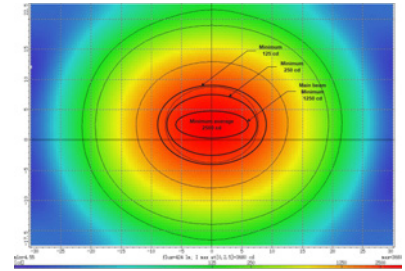

Photometry

Red

Components and spare parts

Drawing Reference	Part	Code
1 and 2	Elevated unidi. light front part, lens assembled	ELEVBOD0003
5, 6 and 7	Elevated unidi. light back part	ELEVBOD0004
-	Elevated unidi. adjustment mechanism	ELEVBOD0005
2	Elliptical seal ring for elevated unidir. light	ELEVBOD0006
-	LED connection cable Ø2	ELEVINT0000
6	Light cable lead 50cm long	LIAC0000001
-	Electronic FOM module (5503)	LIACINT0000
4	Driver module	LIACINT0007
3	LED light source R0A0C	ELEVLEDR004
-	Breakable coupling	LIACINSEL01
-	Baseplate 187mm	LIACINSEL00