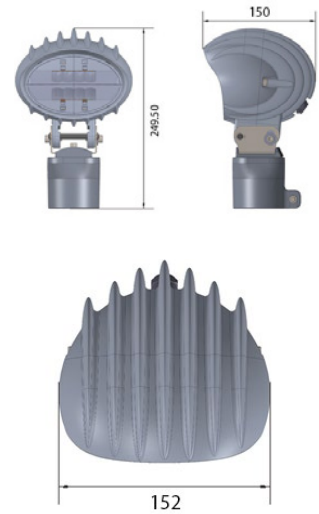

AC150/5345-46, EB67

Use

Elevated Runway End Light

Description

Low consumption dimmable LED light (EB67).

Compatible with existing AGL infrastructures (6.6A IEC/FAA CCRs, thyristor or IGBT).

Transformerless architecture with low inrush current and high power factor.

Cast aluminium body -UV-resistant powder coating.

Shared parts across the whole range of lights thanks to a modular design, to reduce spare references.

Open fail monitoring capability.

Surge protection.

Technical Data

| Environment | |
|------------------------|-------------|
| Operating temperature | -55°C/+55°C |
| Storage temperature | -55°C/+85°C |
| Protection index | IP68 |
| Humidity | 0%-100% |
| Mechanical | |
| Width | 152mm |
| Height | 249,50mm |
| Weight | 2,9kg |
| Electrical | |
| Power Supply | 2,8A - 6,6A |
| Max admissible current | 12A |
| Power Consumption | <10W |
| Power factor | >97% |
| Life span | >80000H |

Drawing

Chromaticity

Photometry

Red

Components and spare parts

| Drawing Reference | Part | Code |
|-------------------|--|-------------|
| 1 and 2 | Elevated unidi. light front part, lens assembled | ELEVBOD0003 |
| 5, 6 and 7 | Elevated unidi. light back part | ELEVBOD0004 |
| - | Elevated unidi. adjustment mechanism | ELEVBOD0005 |
| 2 | Elliptical seal ring for elevated unidir. light | ELEVBOD0006 |
| - | LED connection cable Ø2 | ELEVINT0000 |
| 6 | Light cable lead 50cm long | LIAC0000001 |
| - | Electronic FOM module (5503) | LIACINT0000 |
| 4 | Driver module | LIACINT0007 |
| 3 | LED light source R0A0C | ELEVLEDR004 |
| - | Breakable coupling | LIACINSEL01 |
| - | Baseplate 187mm | LIACINSEL00 |