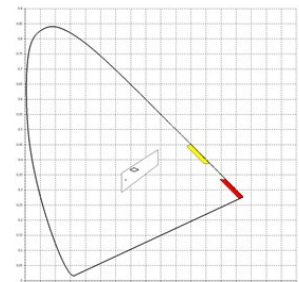

Chromaticity